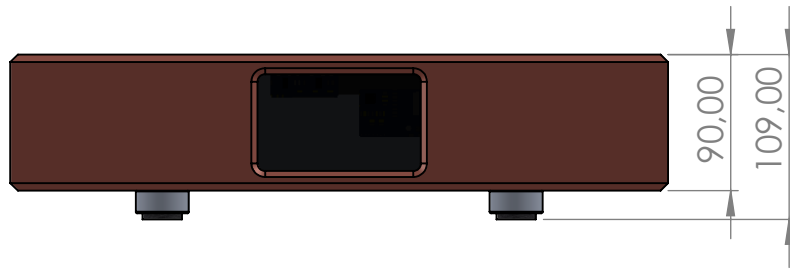

The chassis is milled of one piece of aluminum and is designed for maximum airflow to help keep the amplifier cool in almost any type of situation.

### Fully relaybased volume

Adjustable from -69db to +12dB in 1db intervals that's adjustable through MCONNECT.

### Additional features

Input sensitivity select and an additional Balanced output for by-amping.

**Dimensions - incl. connectors**

43.5 x 11.0 x 31.5 cm  
17.1 x 4.1 x 12.4 inches

**Weight**

14kg / 30 pounds