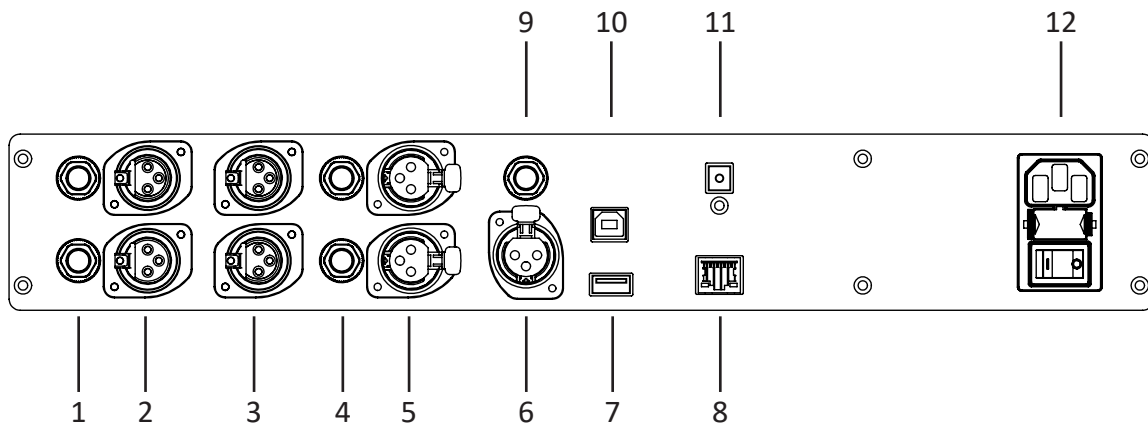

1. RCA Output
2. XLR Output
3. By-amp Output

4. RCA Input
5. XLR Input
6. AES Input

7. USB (Wireless dongle)
8. Ethernet (Streamer)

10. USB Input
11. Optical Input
12. Power connector